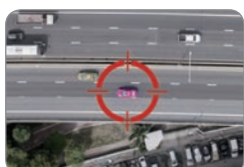

**Road Safety Warning System**  
- Lane Departure Warning  
- Forward Collision Warning  
- Urban Forward Collision Warning  
- Front Vehicle Departure Warning

**Super Night Vision 2.0**  
Optimized night vision technology allows to capture images in low-light conditions both continuous & parking recording.

**Safety Camera Alert**  
- Red Light Camera  
- Speed Camera  
- Mobile Speed Camera Zone  
- Average Speed

**Built-in Wi-Fi & Personal Hotspot**  
Connect dash cam with Android or iOS devices. Easy access to view and download videos.

## THINKWARE CLOUD

**Live View (Driving/Parking Mode)**  
Watch what is happening in real-time. Monitor your vehicle with your smartphone, no matter where you are.

**Geo Fencing**  
Create up to 20 geographic zones and receive notifications when vehicle(s) are arriving and/or departing the pre-selected zones

**Locate Vehicle**  
Stay up-to-date on the location, speed, and direction of travel of your vehicle(s) on a Google Maps display

**Driving/Parking Impact Notification**  
Be notified and remotely check 20 seconds of incident video file via cloud when the car gets a deep impact while driving or during parking mode