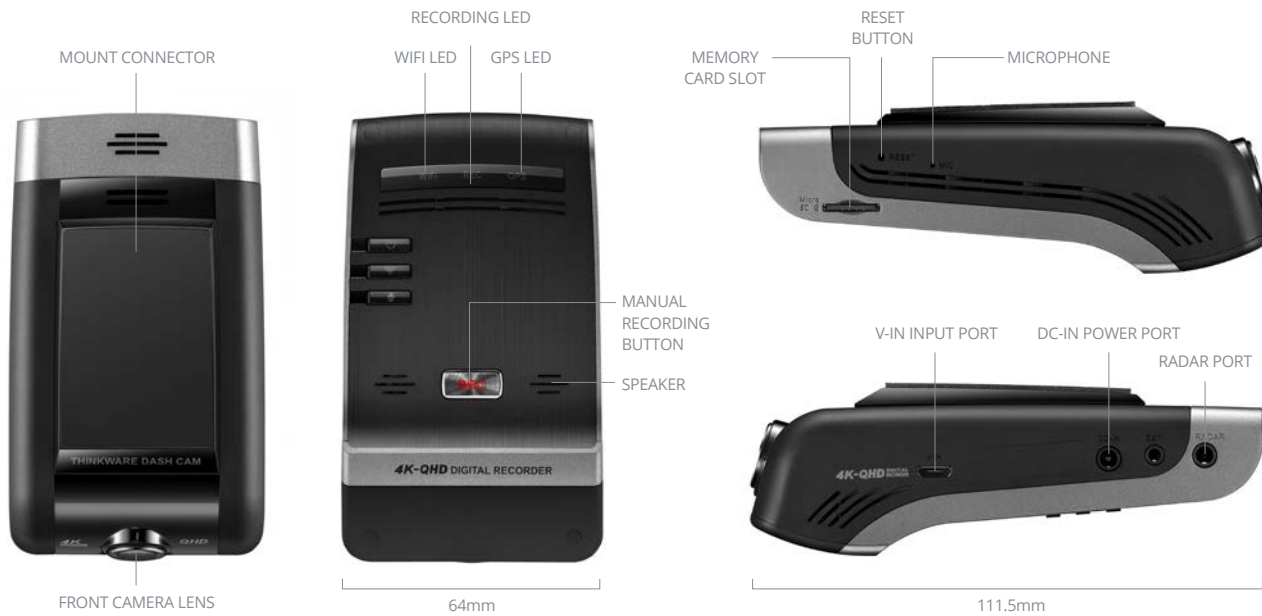

Specification Detail