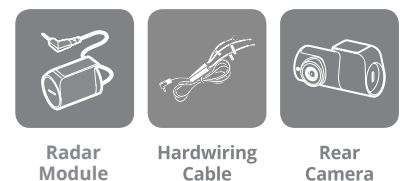

Optional Accessories